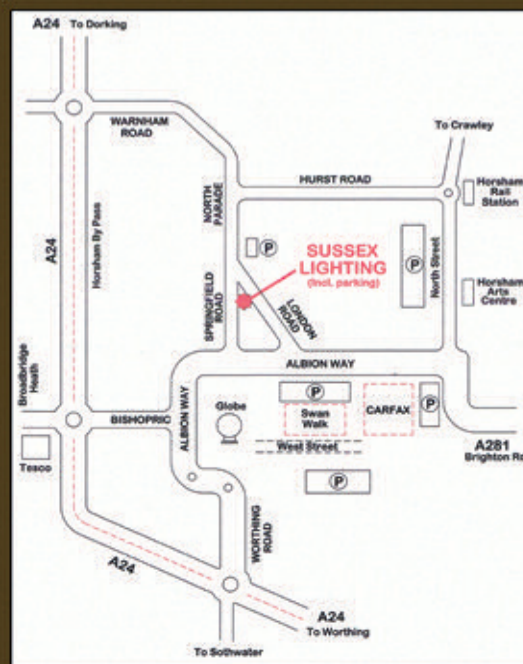

West Point
Springfield Road
Horsham
West Sussex
RH12 2PD