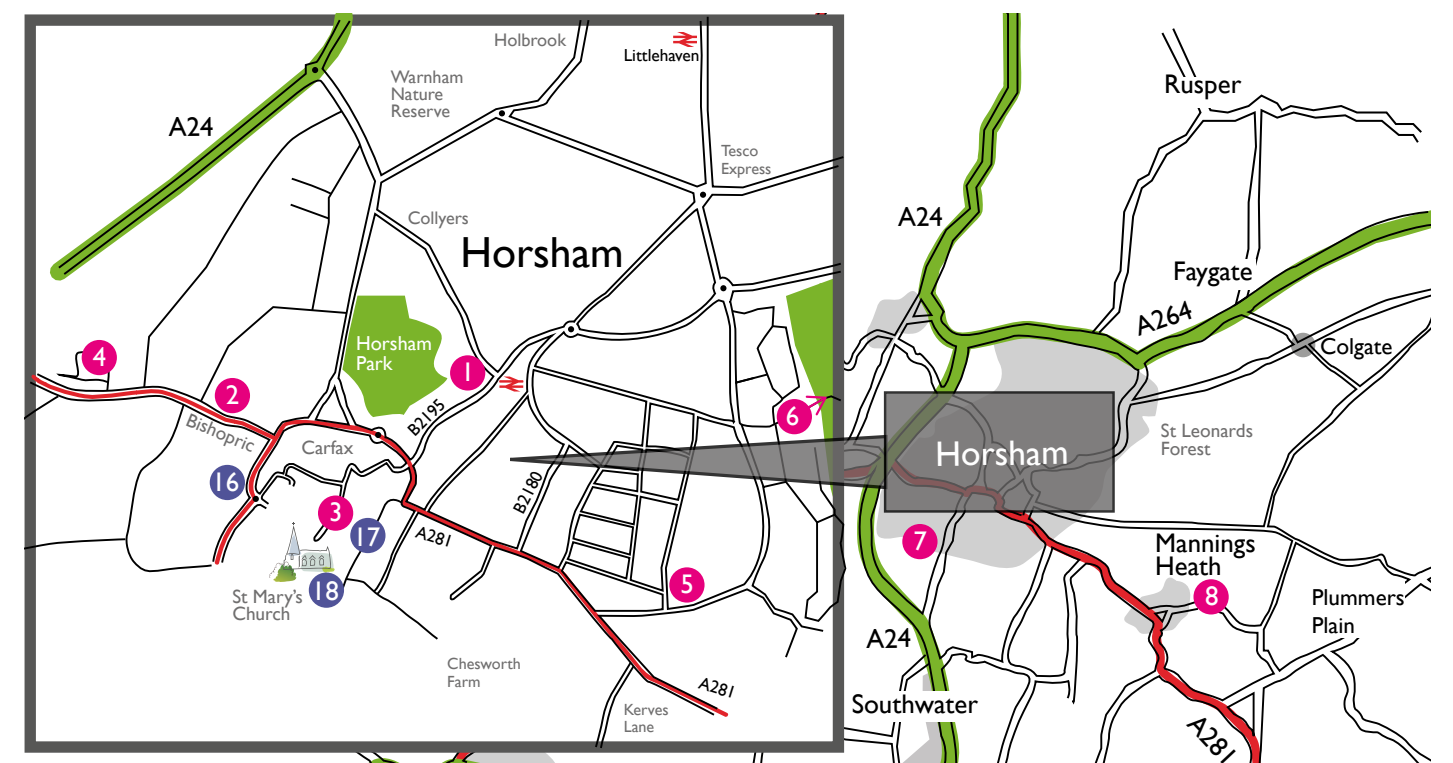

- Venue 1** Porch House 1 Hurst Road Horsham RH12 2ES  
A short walk across Horsham Park, next door to the Pavilions Leisure Centre. Parking for three cars, otherwise parking at the Pavilions.
  - Venue 2** 84 Bishopric Horsham RH12 1QN  
A few doors down from the Kings Arms pub.
  - Venue 3** 11 Causeway ` Horsham RH12 1HE  
From Carfax, walk south down Market Square into The Causeway. Continue past Horsham Museum and number 12 Causeway, then turn left into Morth Gardens. Walk 50m up the alleyway and turn left into the garden of number 11.
  - Venue 4** 29 Irwin Drive Horsham RH12 1NL  
Right turning off the Guildford Road.
  - Venue 5** 1 The Foresters Comptons Lane Horsham RH13 5PW  
Just past Forest School. Some onsite parking. Main road parking.
  - Venue 6** Gardeners Cottage St Leonard's Park Hampers Lane Horsham RH13 6EG  
At the end of pretty Hampers Lane, accessed from Compton's Lane, Horsham. Either park at the start of the track and walk up (one kilometre) or park at the venue.
  - Venue 7** Downsvew Salisbury Road Horsham RH13 0AJ  
Fifteen minute walk up the Worthing Road from the Sainsbury's roundabout. Past the Boar's Head pub, Salisbury Rd is on the right and Downsvew is halfway down on the right.
  - Venue 8** Wildwood Winterpit Lane Mannings Heath RH13 6LZ  
Go up the lane about half a mile from the centre of the village, we are the last house on the right just past the national speed limit sign.
  - Venue 9** Laurel Cottage Station Road Pulborough RH20 1AH  
Centre drive opposite the River Moon restaurant, very near the roundabout. Follow the signs up the drive to the right
  - Venue 10** 2 Link Lane Pulborough RH20 2AN  
Opposite the recreation ground, up from St Mary's School
  - Venue 11** King's & Princes The Hollow West Chiltington RH20 2JN  
Past the Queens Head pub on the left, and King's and Princes is on the bend on the right.
  - Venue 12** Hunters Barn The Hollow West Chiltington RH20 2JN  
In the old village opposite the Queens Head Pub. On street parking only, and sorry but no dogs.
  - Venue 13** Braeside Church Street West Chiltington RH20 2JW  
Bottom of Church Street. On street parking.
  - Venue 14** 31 Longland Avenue Storrington RH20 4HY  
After Tesco petrol station turn right opposite the duck pond into Spierbridge Road. Then first left into Hormare Crescent, then first right into Longland Avenue.
  - Venue 15** 30 Meadowside Storrington RH20 4EG  
Studio door signposted at the end of the driveway.
- Venues with limited times/dates:
- Venue 16** John Lewis & Partners Albion Way Horsham RH12 1LP  
(Saturdays 10am to 5pm; Sundays 10:30am to 3:30pm)  
Department store with parking, 30 minutes free of charge with ticket.
  - Venue 17** The Chapel Denne Road Horsham RH12 1JE  
(Sundays only 10:30am to 3:15pm)  
A short walk from The Carfax via East Street, with Denne Road carpark next door.
  - Venue 18** St Mary's CofE Primary School ` Normandy Horsham RH12 1JL  
(Second weekend only June 13/14)  
The school is behind St Mary's Church at the end of the Causeway. If driving, come down Denne Road and turn right onto Normandy Road.