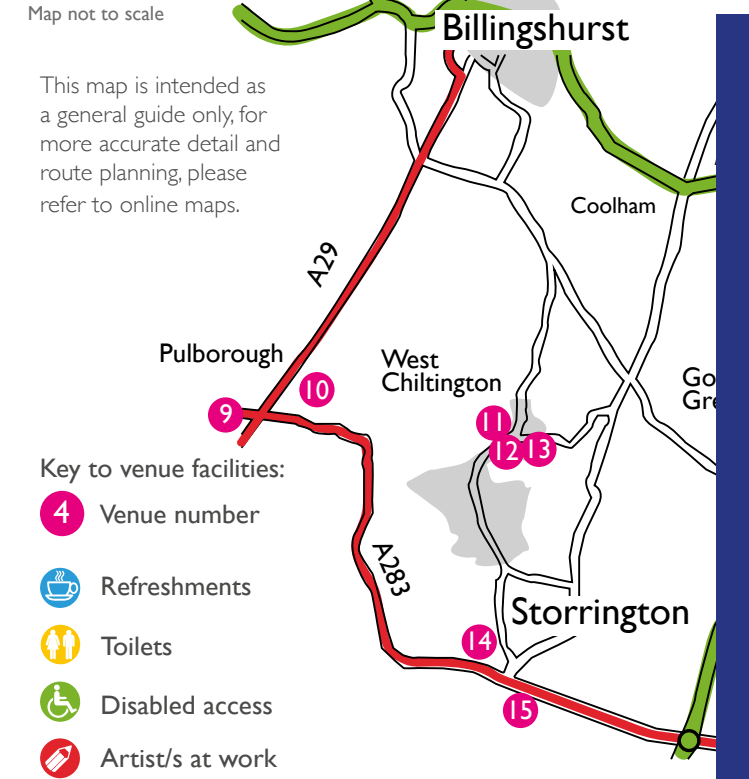

- Venue 1** Porch House 1 Hurst Road Horsham RH12 2ES  
A short walk across Horsham Park, next door to the Pavilions Leisure Centre. Parking for three cars, otherwise parking at the Pavilions.
  - Venue 2** 84 Bishopric Horsham RH12 1QN  
A few doors down from the Kings Arms pub.
  - Venue 3** 11 Causeway ` Horsham RH12 1HE  
From Carfax, walk south down Market Square into The Causeway. Continue past Horsham Museum and number 12 Causeway, then turn left into Morth Gardens. Walk 50m up the alleyway and turn left into the garden of number 11.
  - Venue 4** 29 Irwin Drive Horsham RH12 1NL  
Right turning off the Guildford Road.
  - Venue 5** 1 The Foresters Comptons Lane Horsham RH13 5PW  
Just past Forest School. Some onsite parking. Main road parking.
  - Venue 6** Gardeners Cottage St Leonard's Park Hampers Lane Horsham RH13 6EG  
At the end of pretty Hampers Lane, accessed from Compton's Lane, Horsham. Either park at the start of the track and walk up (one kilometre) or park at the venue.
  - Venue 7** Downsvew Salisbury Road Horsham RH13 0AJ  
Fifteen minute walk up the Worthing Road from the Sainsbury's roundabout. Past the Boar's Head pub, Salisbury Rd is on the right and Downsvew is halfway down on the right.
  - Venue 8** Wildwood Winterpit Lane Mannings Heath RH13 6LZ  
Go up the lane about half a mile from the centre of the village, we are the last house on the right just past the national speed limit sign.
  - Venue 9** Laurel Cottage Station Road Pulborough RH20 1AH  
Centre drive opposite the River Moon restaurant, very near the roundabout. Follow the signs up the drive to the right
  - Venue 10** 2 Link Lane Pulborough RH20 2AN  
Opposite the recreation ground, up from St Mary's School
  - Venue 11** King's & Princes The Hollow West Chiltington RH20 2JN  
Past the Queens Head pub on the left, and King's and Princes is on the bend on the right.
  - Venue 12** Hunters Barn The Hollow West Chiltington RH20 2JN  
In the old village opposite the Queens Head Pub. On street parking only, and sorry but no dogs.
  - Venue 13** Braeside Church Street West Chiltington RH20 2JW  
Bottom of Church Street. On street parking.
  - Venue 14** 31 Longland Avenue Storrington RH20 4HY  
After Tesco petrol station turn right opposite the duck pond into Spierbridge Road. Then first left into Hormare Crescent, then first right into Longland Avenue.
  - Venue 15** 30 Meadowside Storrington RH20 4EG  
Studio door signposted at the end of the driveway.
- Venues with limited times/dates:
- Venue 16** John Lewis & Partners Albion Way Horsham RH12 1LP  
(Saturdays 10am to 5pm; Sundays 10:30am to 3:30pm)  
Department store with parking, 30 minutes free of charge with ticket.
  - Venue 17** The Chapel Denne Road Horsham RH12 1JE  
(Sundays only 10:30am to 3:15pm)  
A short walk from The Carfax via East Street, with Denne Road carpark next door.
  - Venue 18** St Mary's CofE Primary School ` Normandy Horsham RH12 1JL  
(Second weekend only June 13/14)  
The school is behind St Mary's Church at the end of the Causeway. If driving, come down Denne Road and turn right onto Normandy Road.